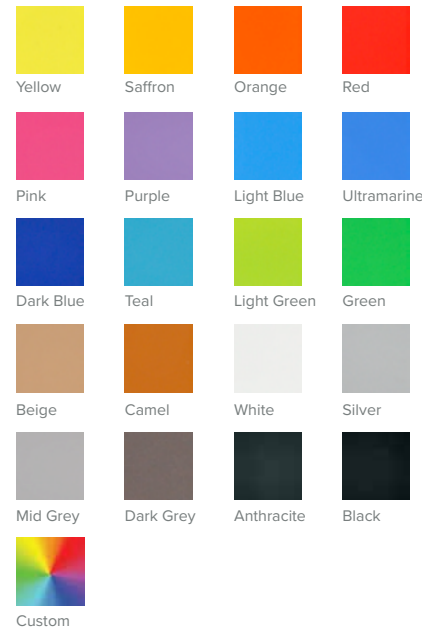

DIMENSIONS: (in)	W	54.0
	D	43.5
	H	27.0
	SH	14.0
	SD	27.5

DIAMOND SEAT 3

DIMENSIONS: (in)	W	81.0
	D	43.5
	H	27.0
	SH	14.0
	SD	27.5

FLEXPLUS® COATING

MATERIAL:

Coated foam
MDF base with nylon glides

APPLICATIONS: