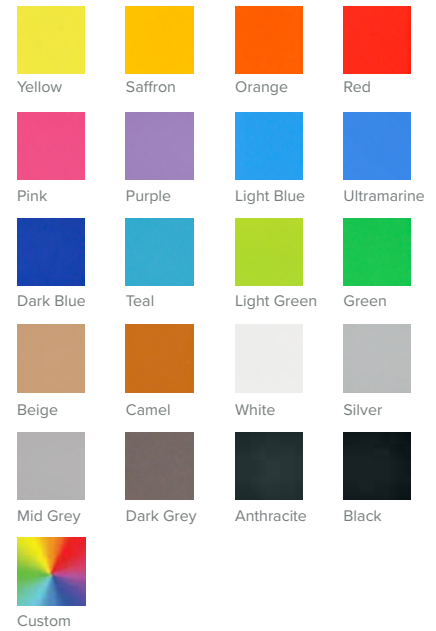

FLEXPLUS® COATING

MATERIAL: Coated foam
MDF base with nylon glides

APPLICATIONS:

- Indoor
- Outdoor (requires wood base with glides)
- Education (K-12, Higher Ed)
- Healthcare • Public Care
- Hospitality
- Library
- Office • Corporate
- Public Space
- Residential
- Retail
- Sports Facility
- Third Space

DESIGNER NILS VAN DER CELEN