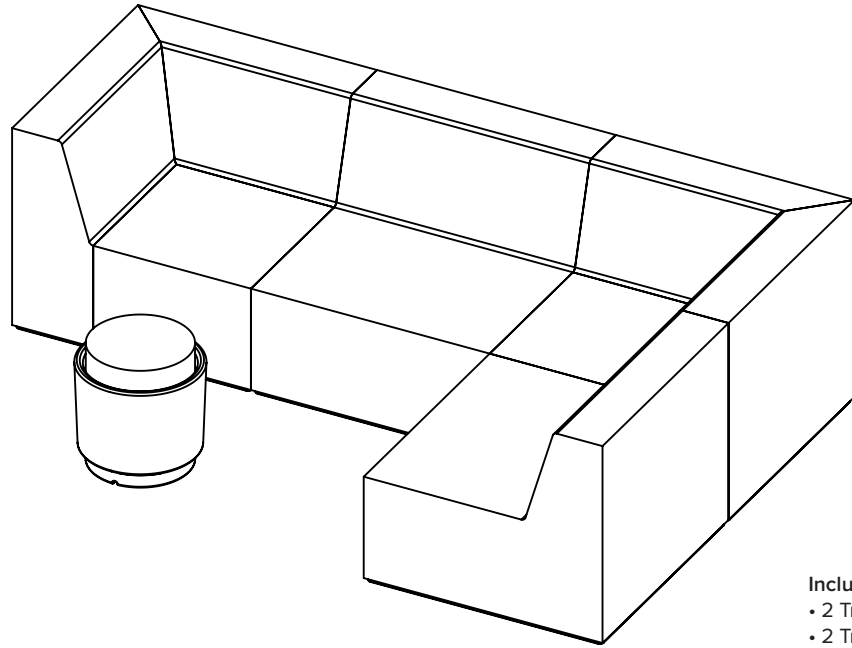

Quick Ship Typical

Typical 3

Dimensions

Trinity 1
31.5in W x 31.5in D x 27.0in H
SH: 14.0in SD: 21.0in

Trinity 2
31.5in W x 31.5in D x 27.0in H
SH: 14.0in SD: 21.0in

Tingle 1
Base Dimensions
16.0in W x 16.0in D x 16.5in H
Cushion Dimensions
13.0in W x 13.0in D x 5.0in H

High Traffic Coated Foam Trinity/Flex Plus Tingle 1 **$13,565**

1. **Includes**
2. 2 Trinity 1
   - 2 Trinity 2
   - 1 Tingle 1

Quick Ship Material
FlexPlus w/ High Traffic Base

Quick Ship Colors
20 SIXINCH Colors & Tingle 1 Base
White

Maximum Quantity
4

Lead Time
10 Business Days

Typical 4

Dimensions

Trinity 1
31.5in W x 31.5in D x 27.0in H
SH: 14.0in SD: 21.0in

Trinity 2
31.5in W x 31.5in D x 27.0in H
SH: 14.0in SD: 21.0in

Rock Elements 1
31.0in W x 17.5in D x 13.0in H

High Traffic Coated Foam Trinity/ High Traffic Rock Elements 1 **$14,315**