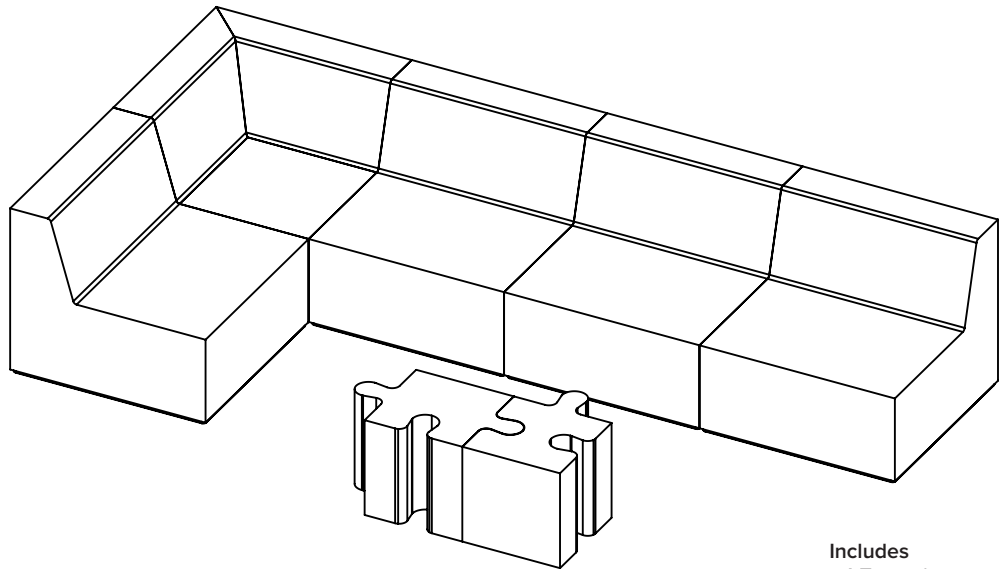

Trinity 2

31.5in W x 31.5in D x 27.0in H
SH: 14.0in SD: 21.0in

Puzzle 1

16.0in W x 21.5in D x 16.0in H

Puzzle 2

16.0in W x 27.0in D x 16.0in H

High Traffic Coated Foam Trinity/High Traffic Puzzles 1& 2

\$17,963

Lead Time

10 Business Days

Typical 8

Dimensions

Trinity 1

31.5in W x 31.5in D x 27.0in H
SH: 14.0in SD: 21.0in

Trinity 2

31.5in W x 31.5in D x 27.0in H
SH: 14.0in SD: 21.0in