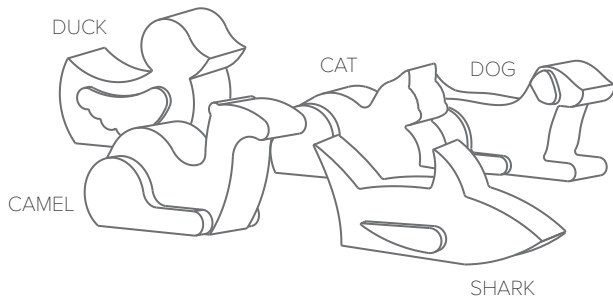

**SHAPES**  
FLEXPLUS™ COATED

**MOLDED PE**  
STANDARD PE COLORS or  
FLEXPLUS™ COATED

ROCKING CHAIR

TINGLE

BLOCKY

DUCK

CAT

DOG